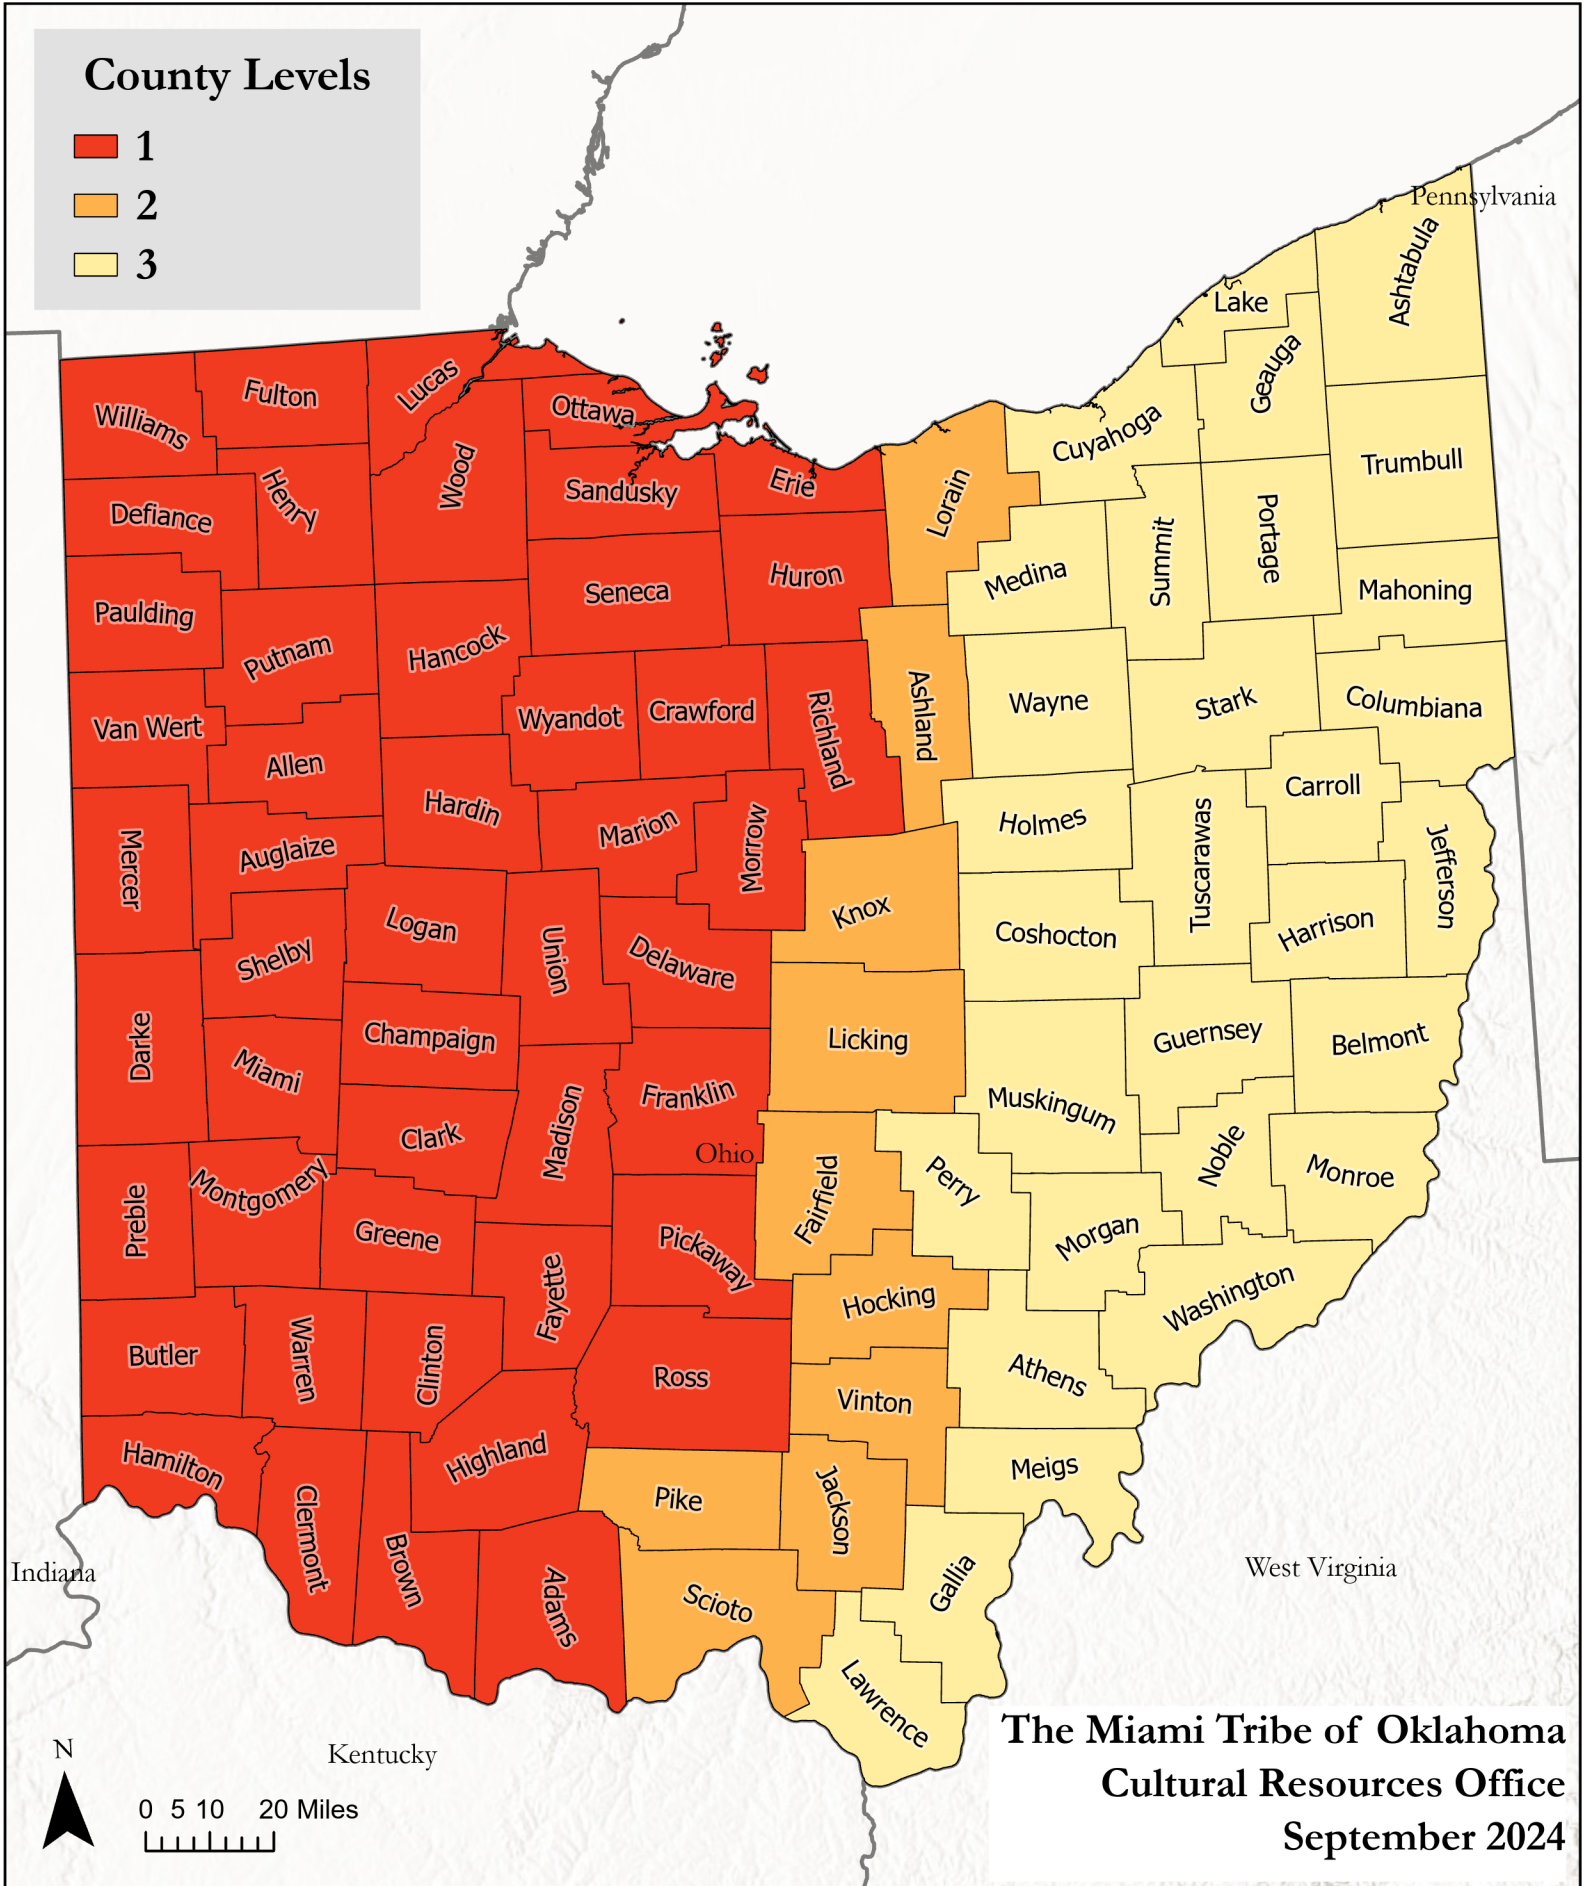

NAGPRA Levels of Expected Repatriation Action Per County in Ohio

The Miami Tribe of Oklahoma
Cultural Resources Office
September 2024