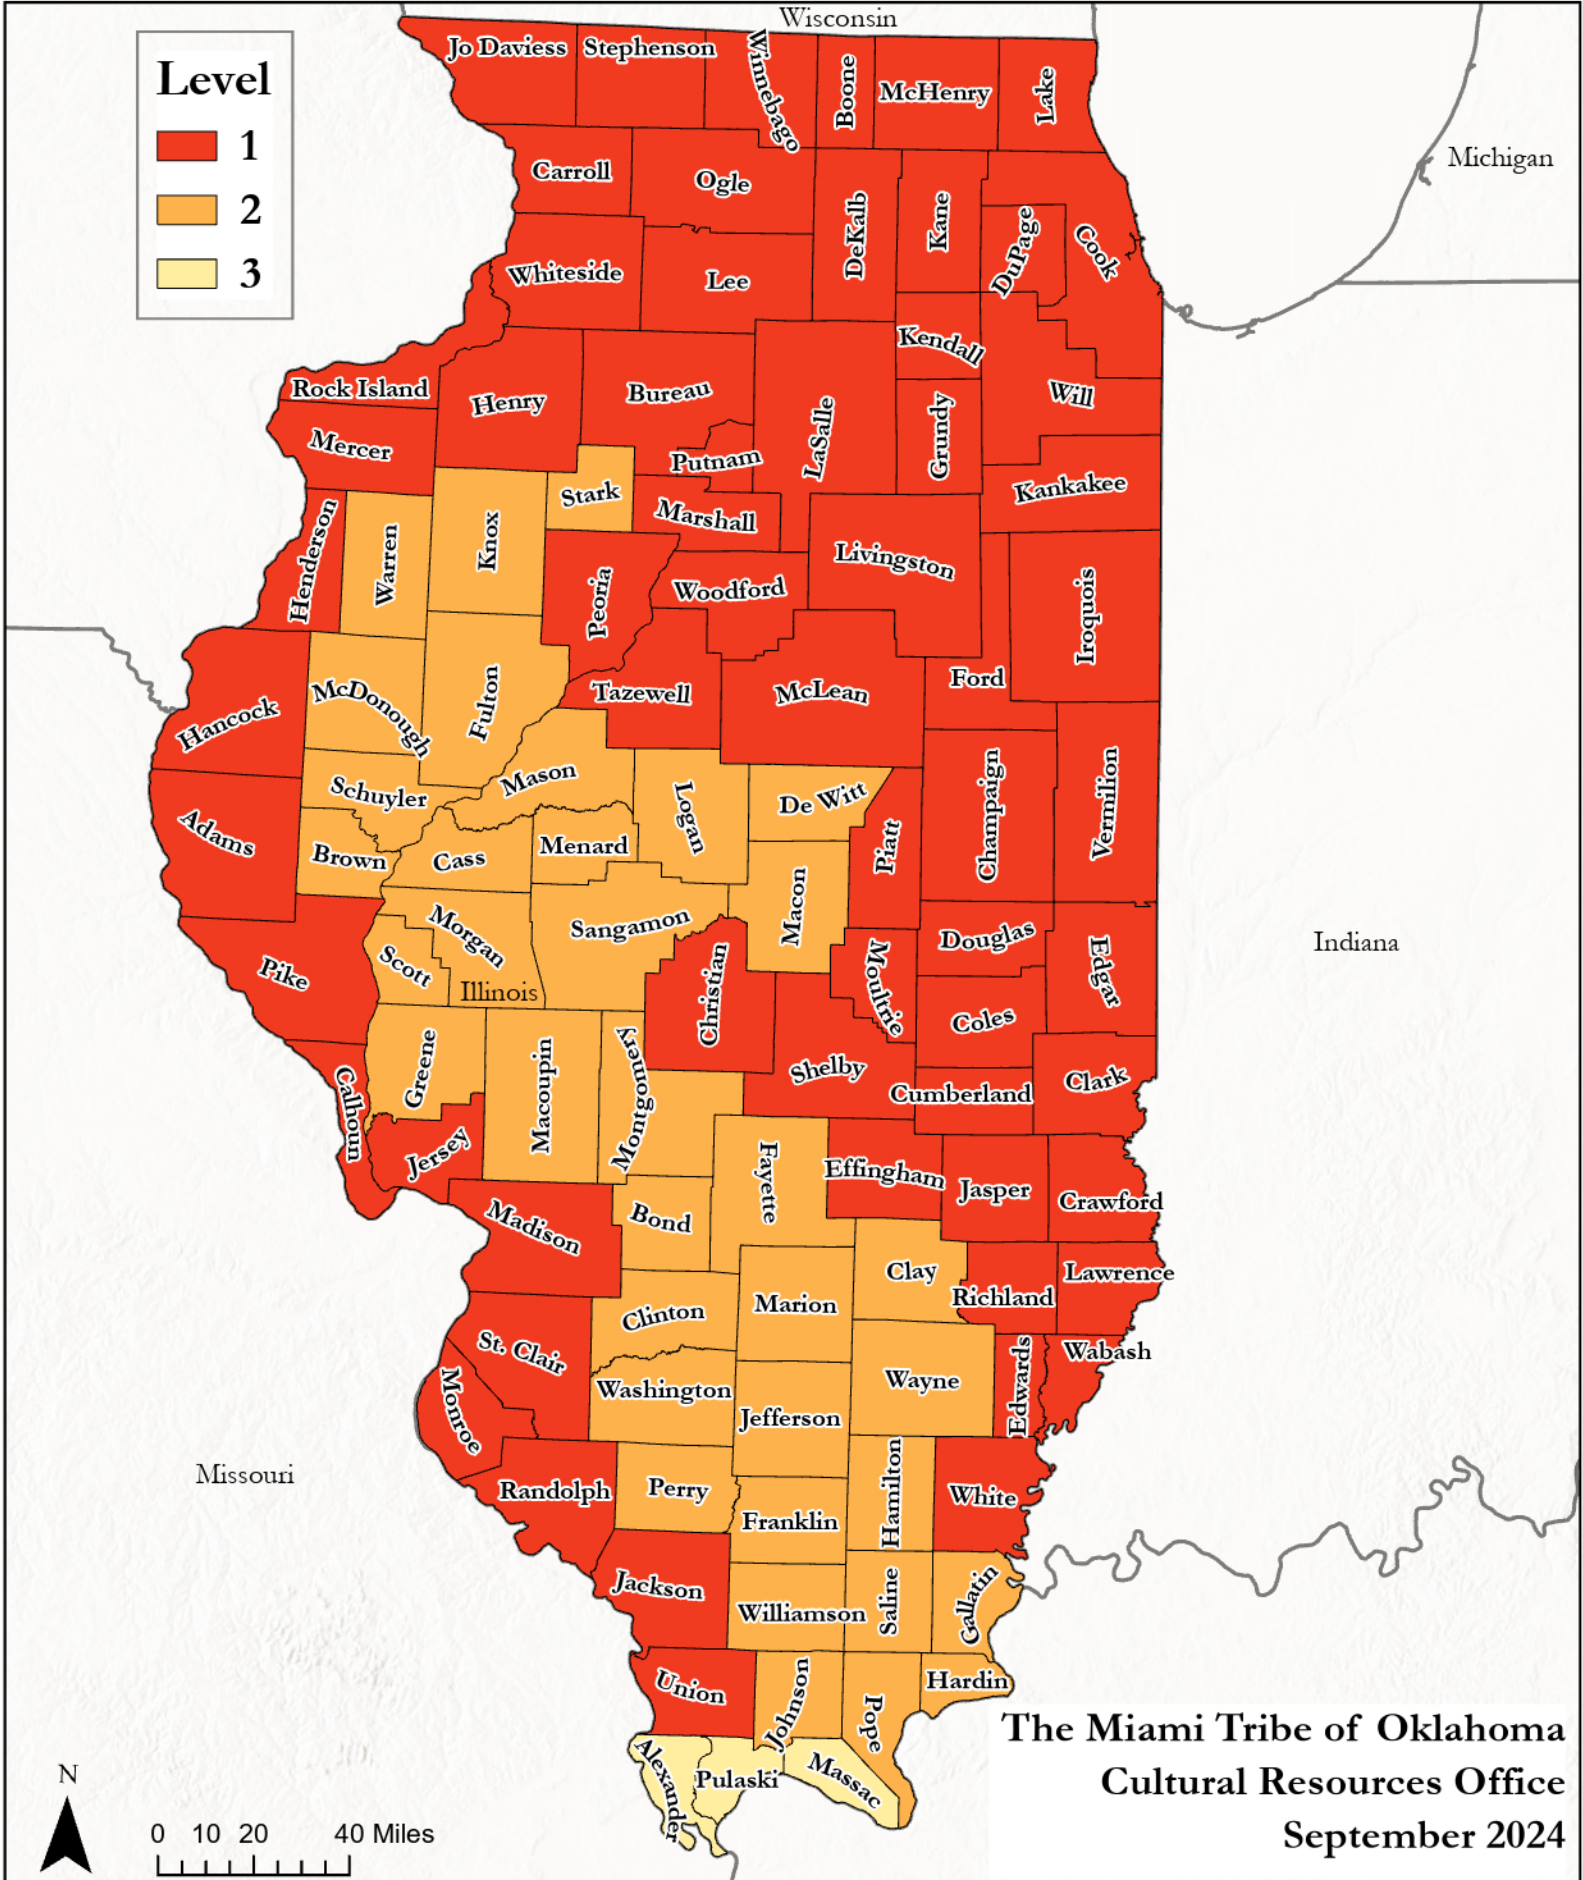

NAGPRA Levels of Expected Repatriation Action Per County in Illinois

Level	
	1
	2
	3

The Miami Tribe of Oklahoma
 Cultural Resources Office
 September 2024